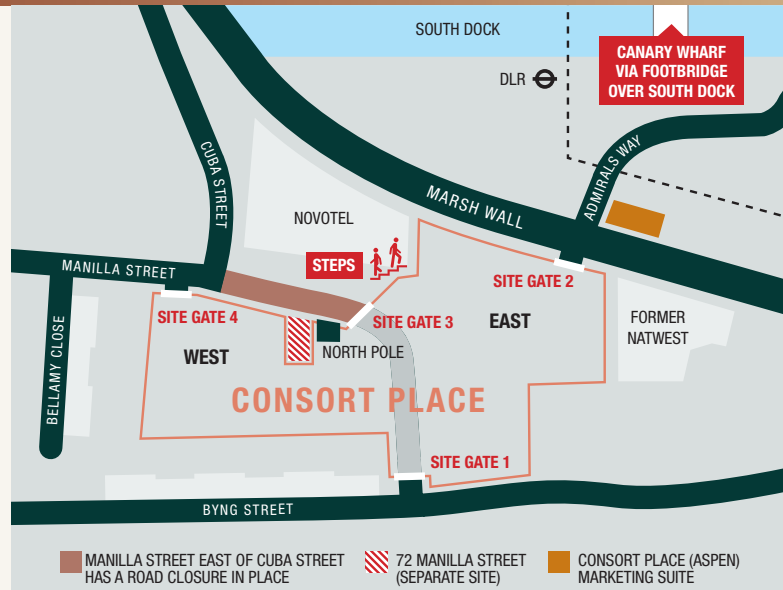

Our construction update

August construction update

West Tower

- Façade installation continued.
- Apartment fit-out continued.

East Tower and Hotel Tower

- Concrete pouring from the slipform rig to build the tower's core and frame.
- Façade installation continued.
- Apartment fit-out continued on lower floors.

Our plan for September

West Tower

- Façade installation will continue.
- Apartment fit-out (second fix and decoration) continues.
- Roof steelwork will commence.

East Tower and Hotel Tower

- Slipform will continue to pour concrete for the towers' core and frame.
- Façade installation will continue.
- Apartment fit-out continues.
- Installation of new lifts continues.
- Tower Crane TC2 will increase in height.

Our working hours

Our standard working hours are:

Monday to Friday 8am-6pm and Saturday 8am-1pm

We apologise for any inconvenience caused and thank residents for their patience.

Recent site photo showing progress at the East Tower.

Consort Place: Who's Who?

FEC
Developer

Midgard
Principal Contractor

SEC Newgate
Engaging with the local community

Keeping in touch

We produce monthly newsletters updating the local community on progress at Consort Place.

We can also text and email you our latest news – please contact us to register.

07718 489739 | consortplaceconstruction@secnewgate.co.uk | www.consortplaceconstruction.com