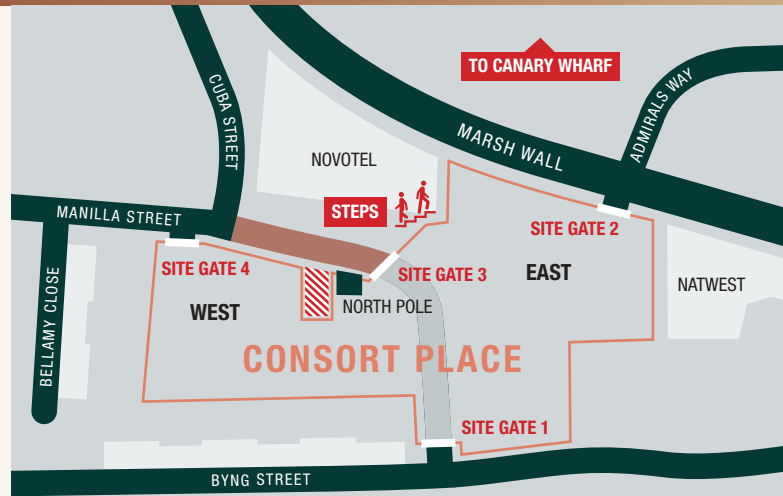

#### East Tower and Hotel Tower

- Slipform and hoist will continue to pour concrete for the towers' core and frame.
- Basement blockwork will continue.
- Hotel Benchmark Room construction will complete.
- Façade installation will continue.

## Our working hours

Our standard working hours are:

**Monday to Friday 8am-6pm and Saturday 8am-1pm**

However, to undertake some important modifications to the hoist at the East Tower, we have approval to undertake some out of hours work between Monday 4 April and Friday 13 May. The work should not generate any significant noise and will occur as follows:

- **Monday to Friday 7am-8pm**
- **Saturdays 7am-8pm**
- **Sundays 10am-6pm**

We apologise for any inconvenience caused and thank residents for their patience.

MANILLA STREET EAST OF CUBA STREET HAS A ROAD CLOSURE IN PLACE